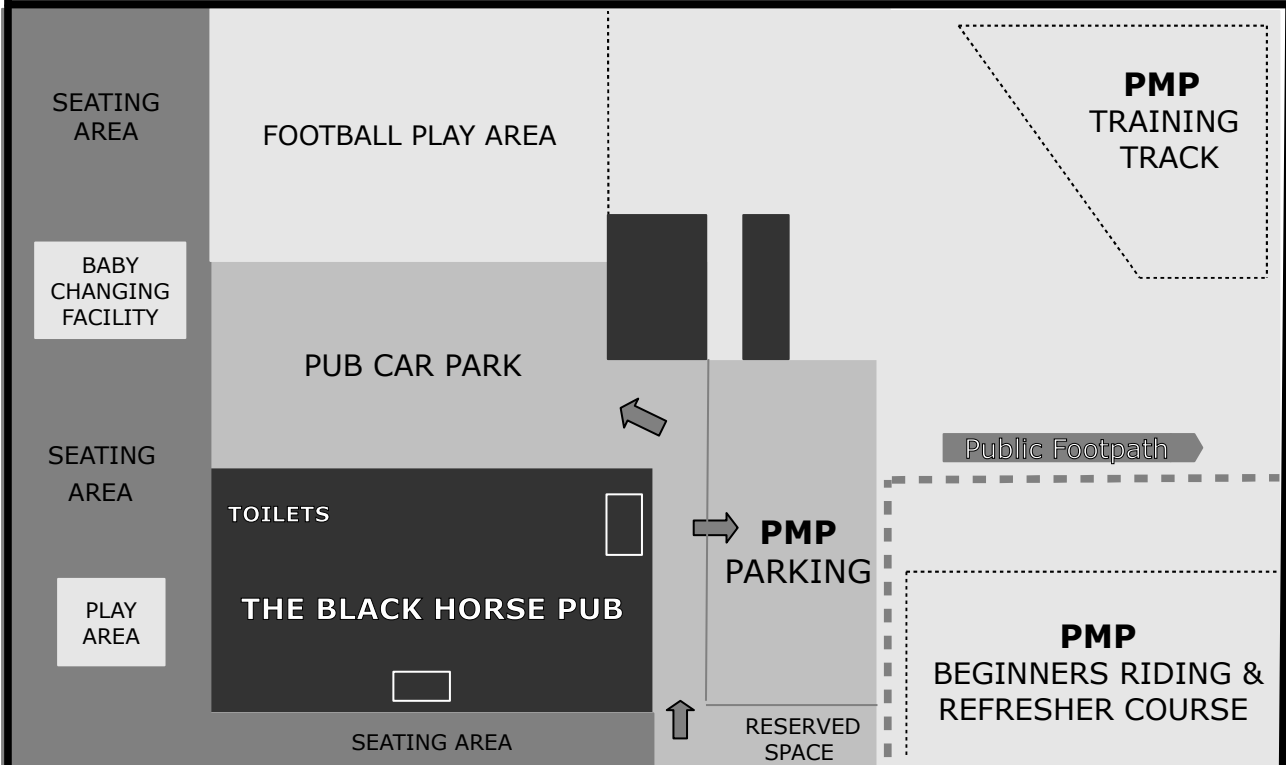

THE BLACK HORSE PUB

AYLESBURY ROAD, MOBWELL, GREAT MISSENDEN, BUCKS. HP16 9AX

DESIGNATED AREA EXCLUSIVE FOR PMP BOOKED EVENTS

NO PERSONS WILL BE ALLOWED TO PARTICIPATE WITHOUT PERMISSION

PLEASE UPHOLD TERMS AND CONDITIONS BY DEMONSTRATING A RESPECTFUL POSITIVE ATTITUDE