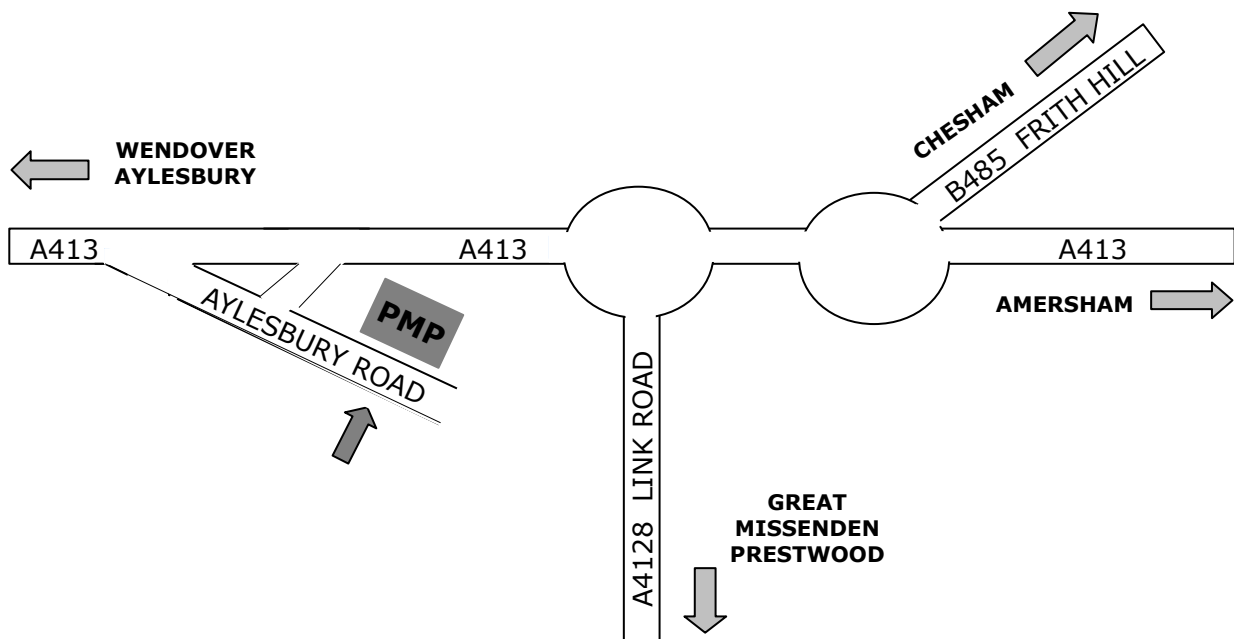

PLAYZONE MOTOR PROJECT

TEL : 07862 684 216